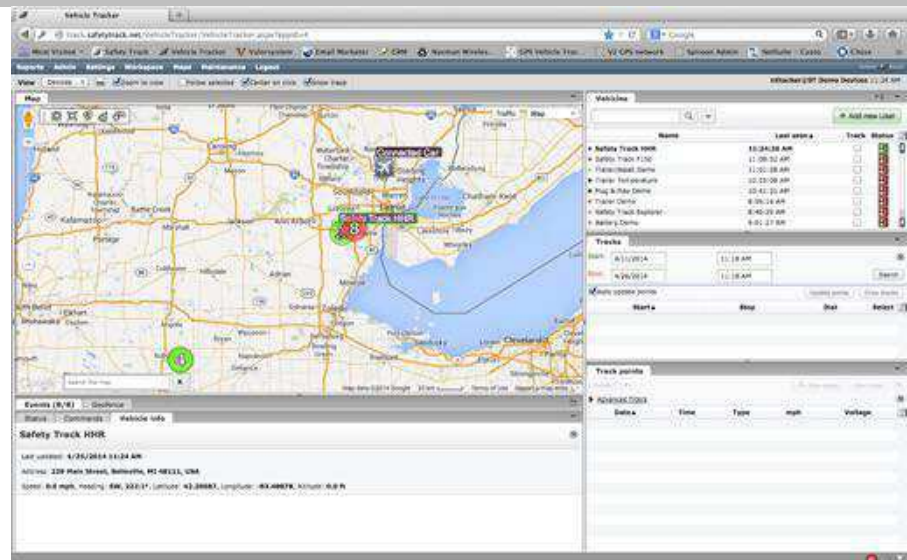

BATTERY SATELLITE TRACKER

The ST-1000 is a small waterproof Battery GPS Tracking device. When Installed on your assets this device provides two locates per day from anywhere in the world.

FEATURES:

Reliable GPS Tracking via Satellite

Two updates per day Operation

Quick Installation

4 AAA Lithium Battery Operation

Automatic Alerts

Motion Sensor

Low Battery Message

Durable, Waterproof Design

BENEFITS:

Theft Protection

SMS & Email Reporting & Alerts

Long Battery Life

User Replaceable Batteries

Inventory Control

Reliable Satellite Connection

ST-1000

Please contact us for pricing. We would be happy to provide the best possible solution for you!

Safety Track

Contact us:
249 Main Street
Belleville, MI 48111
Main Office: 734.699.7633
www.safetytrack.net